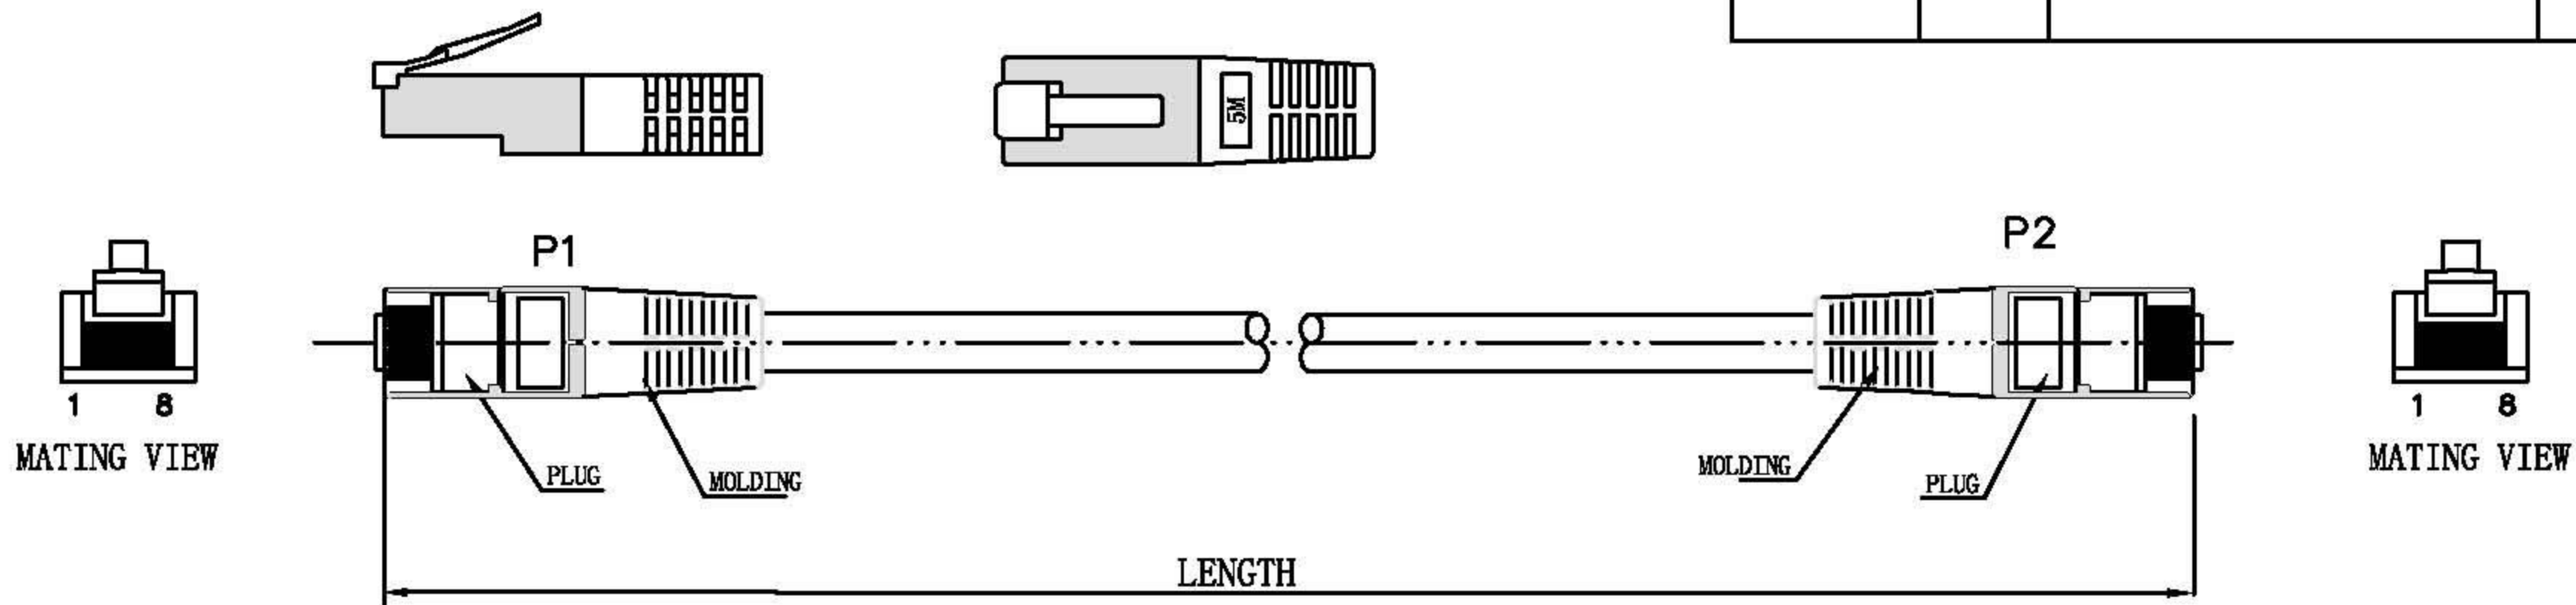

Datenblatt - Fiche technique - Data sheet

21.15.0103

ROLINE FTP-Patchkabel konf. Kat. 5e, grau, 3,0 m

Cordon ROLINE Cat.5e FTP, gris, 3,0 m

ROLINE FTP Patch Cord Cat.5e, grey, 3.0 m

RoHS COMPLIANT

DATE	REV.	REVISION	DRAFTING	CHECKED
	A/0			

Marking: roline FTP CAT.5E PATCH ISO/IEC 11801 & EN 50288 ▲ 26AWGX4P TYPE CMX(UL) c(UL) CMH E164469-F3 (FP0570)

orange 2 white/orange	green 3 white/green
blue 1 white/blue	brown 4 white/brown

note:
Min. Bending radius(after installation) ≥ 25MM

PA/R	PINOUT		
	P1 (T568B)	WIRE	P2 (T568B)
1	1	WHT/ORG	1
	2	ORG	2
2	3	WHT/GRN	3
	6	GRN	6
3	4	BLU	4
	5	WHT/BLU	5
4	7	WHT/BRN	7
	8	BRN	8

Conductor	Bare Copper 26AWG
Insulation	Thickness:MIN at any point:0.15mm MAX AVG:0.25mm Diameter:0.85±0.06mm
Jacket	PVC Thickness:MIN at any point:0.50mm MAX AVG:0.60mm Diameter:5.6±0.2mm